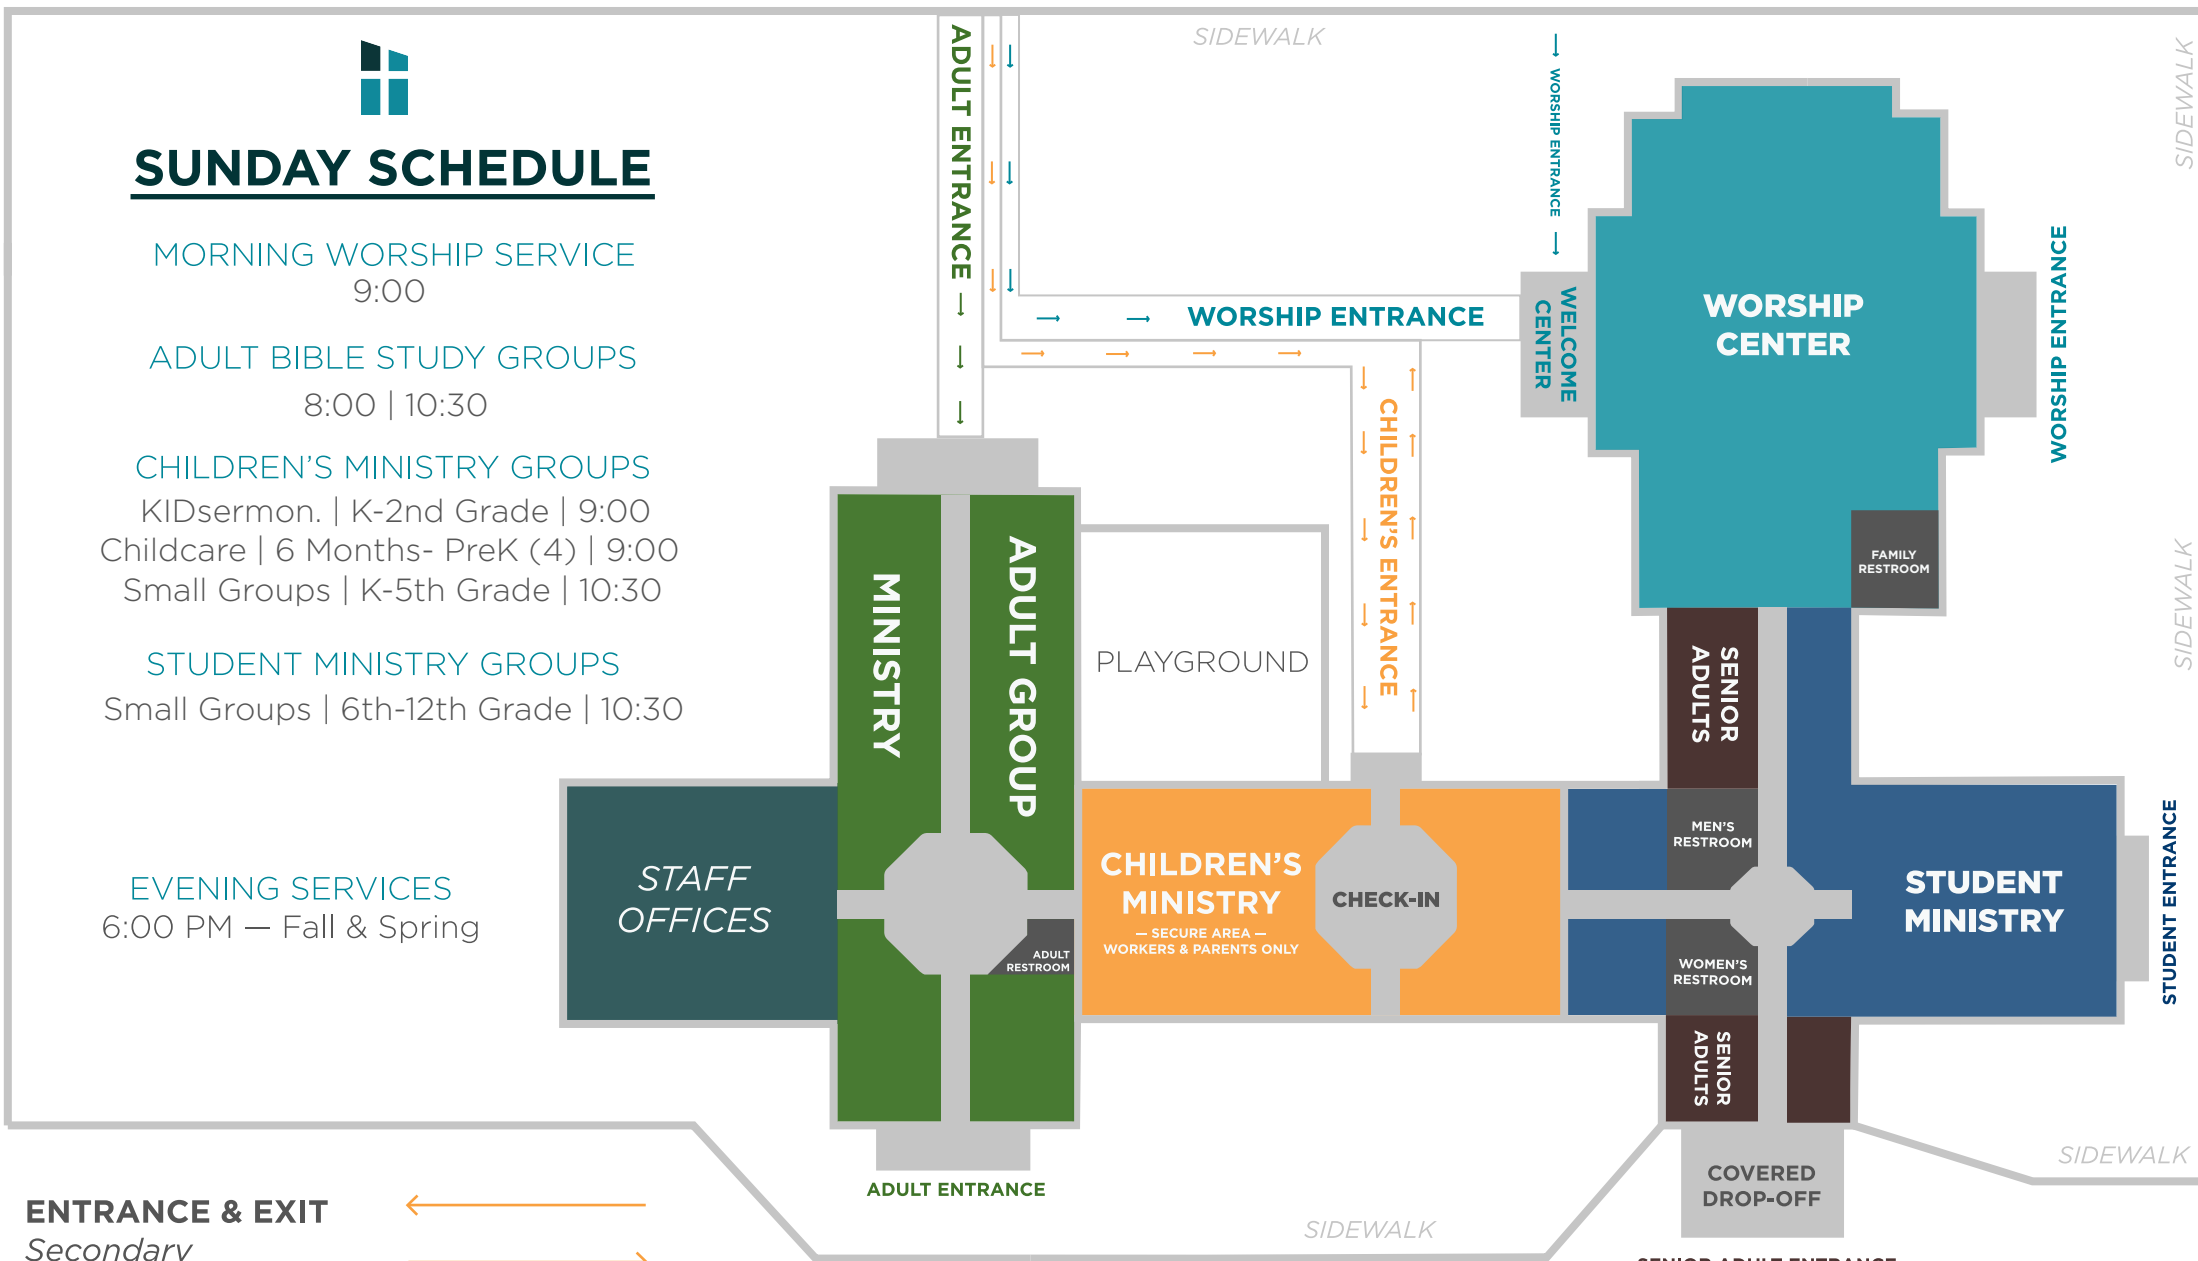

FAMILY PARKING

ENTRANCE & EXIT

Main

GENERAL ADULT PARKING

GUEST PARKING

GENERAL PARKING

STUDENT PARKING

SUNDAY SCHEDULE

MORNING WORSHIP SERVICE
9:00

ADULT BIBLE STUDY GROUPS
8:00 | 10:30

CHILDREN'S MINISTRY GROUPS
KIDsermon. | K-2nd Grade | 9:00
Childcare | 6 Months- PreK (4) | 9:00
Small Groups | K-5th Grade | 10:30

STUDENT MINISTRY GROUPS
Small Groups | 6th-12th Grade | 10:30

EVENING SERVICES
6:00 PM — Fall & Spring

HWY 55
N

ENTRANCE & EXIT

Secondary

GENERAL ADULT PARKING

SENIOR ADULT PARKING