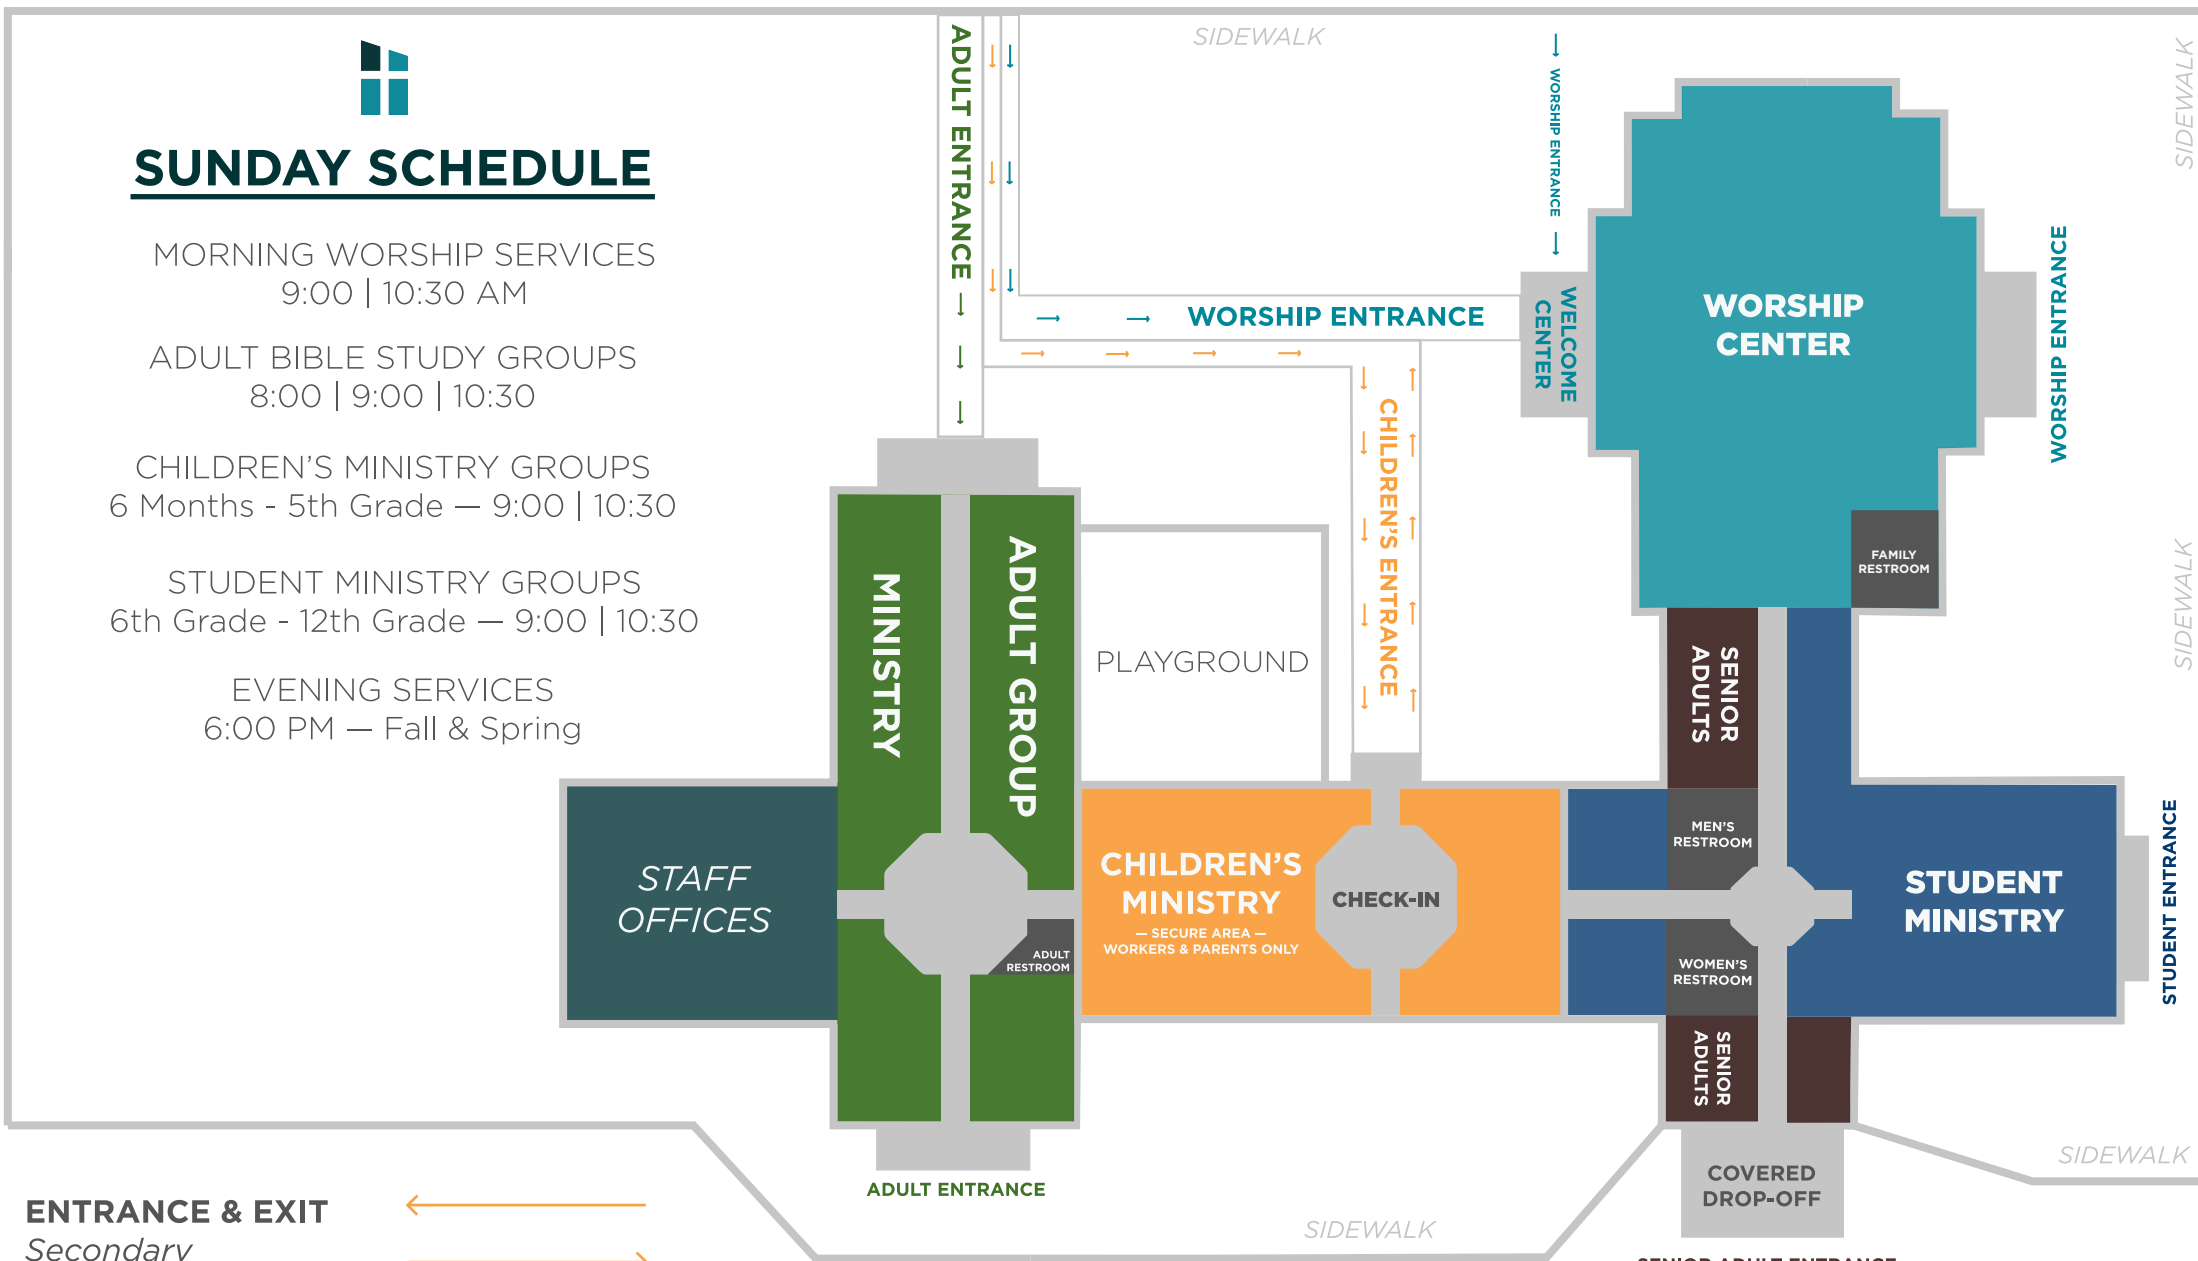

FAMILY PARKING

**ENTRANCE & EXIT**

Main

GENERAL ADULT PARKING

GUEST PARKING

GENERAL PARKING

STUDENT PARKING

**SUNDAY SCHEDULE**

MORNING WORSHIP SERVICES  
9:00 | 10:30 AM

ADULT BIBLE STUDY GROUPS  
8:00 | 9:00 | 10:30

CHILDREN'S MINISTRY GROUPS  
6 Months - 5th Grade — 9:00 | 10:30

STUDENT MINISTRY GROUPS  
6th Grade - 12th Grade — 9:00 | 10:30

EVENING SERVICES  
6:00 PM — Fall & Spring

HWY 55  
↑  
N

**ENTRANCE & EXIT**

Secondary

GENERAL ADULT PARKING

SENIOR ADULT PARKING

SIDEWALK

SIDEWALK

SIDEWALK

SIDEWALK

SIDEWALK

SIDEWALK